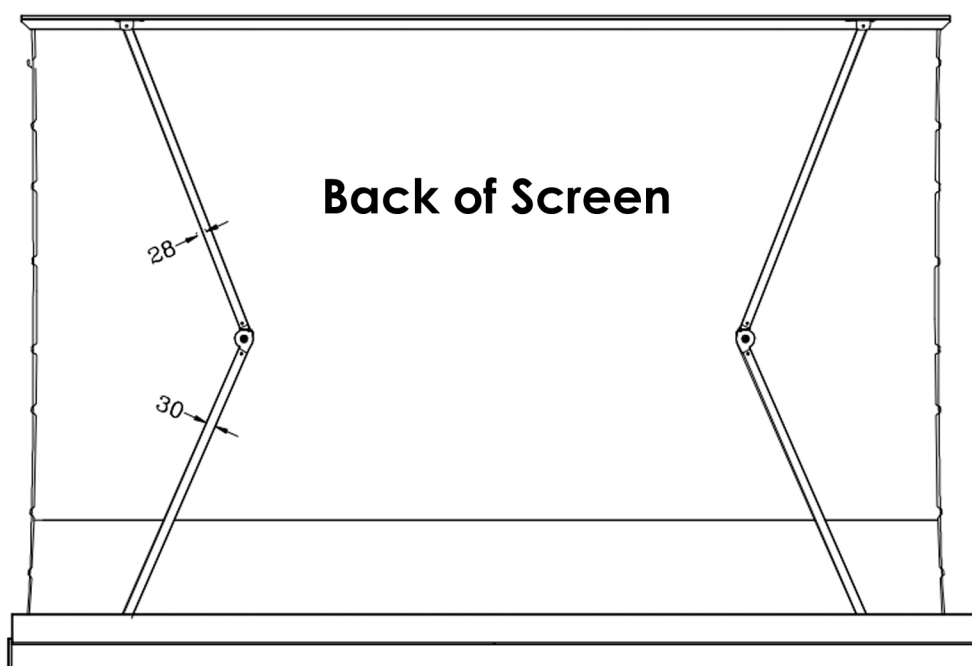

## Electric 120" 16:9 ALR Lift Up Screen

Underside of Lift Up Screen

Back of Screen

Screen Case