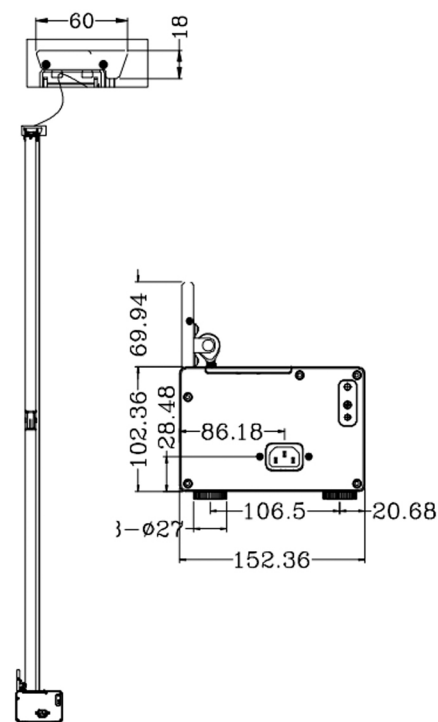

## Electric 120" 16:9 ALR Lift Up Screen

Underside of Lift Up Screen

Back of Screen

Screen Case