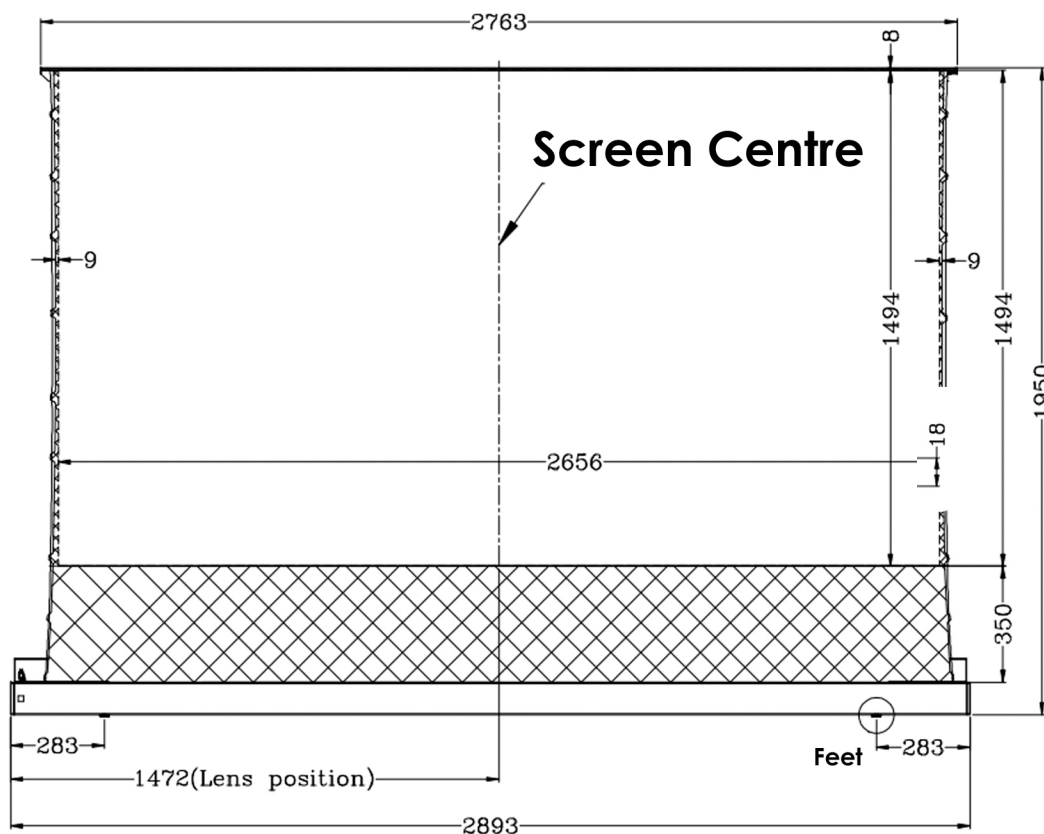

## Electric 120" 16:9 ALR Lift Up Screen

Underside of Lift Up Screen

Back of Screen

Screen Case